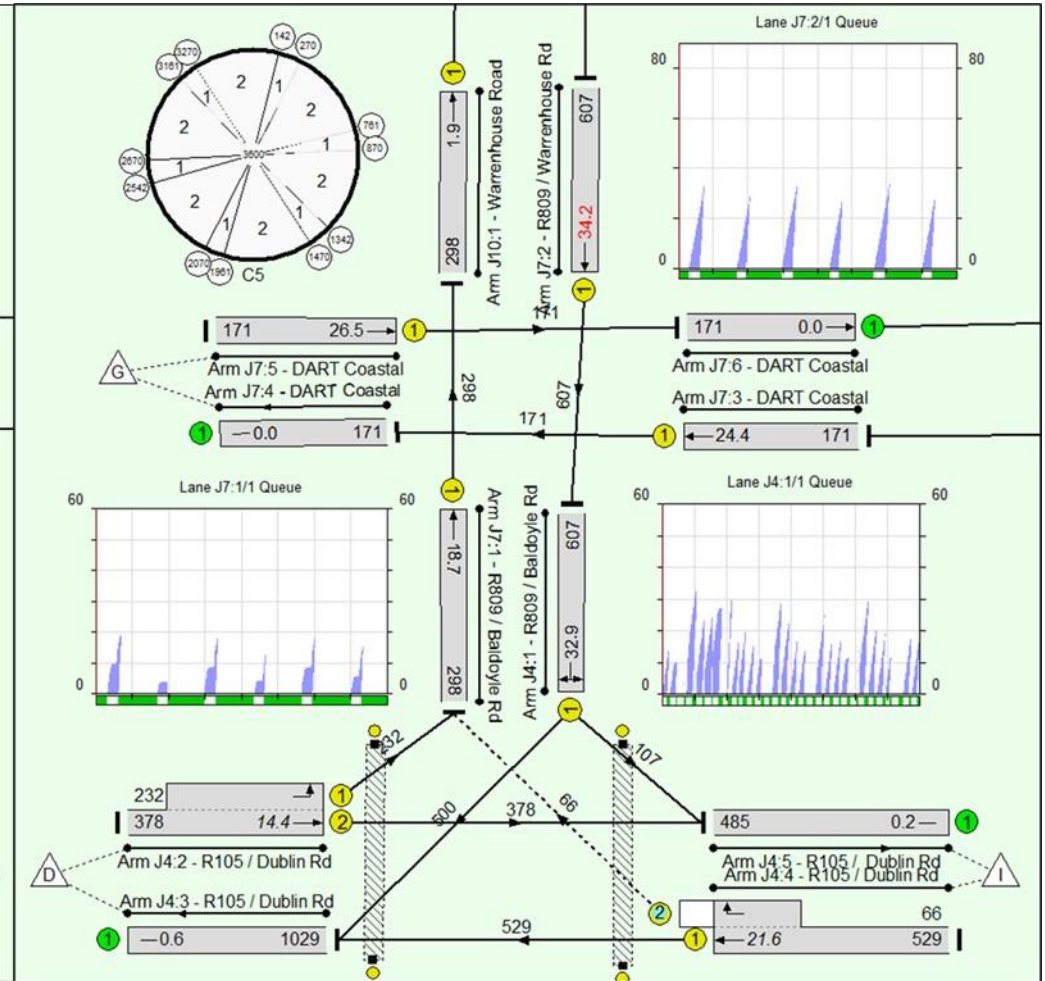

Appendix B

LinSig outputs

Kilbarrack 3TPH WTT

Kilbarrack 6TPH Clock Face

Sutton 3TPH WTT

Sutton 6TPH Clock Face

Sutton 6TPH Clock Face +2 minute Offset

Sutton 6TPH Clock Face +3 minute Offset