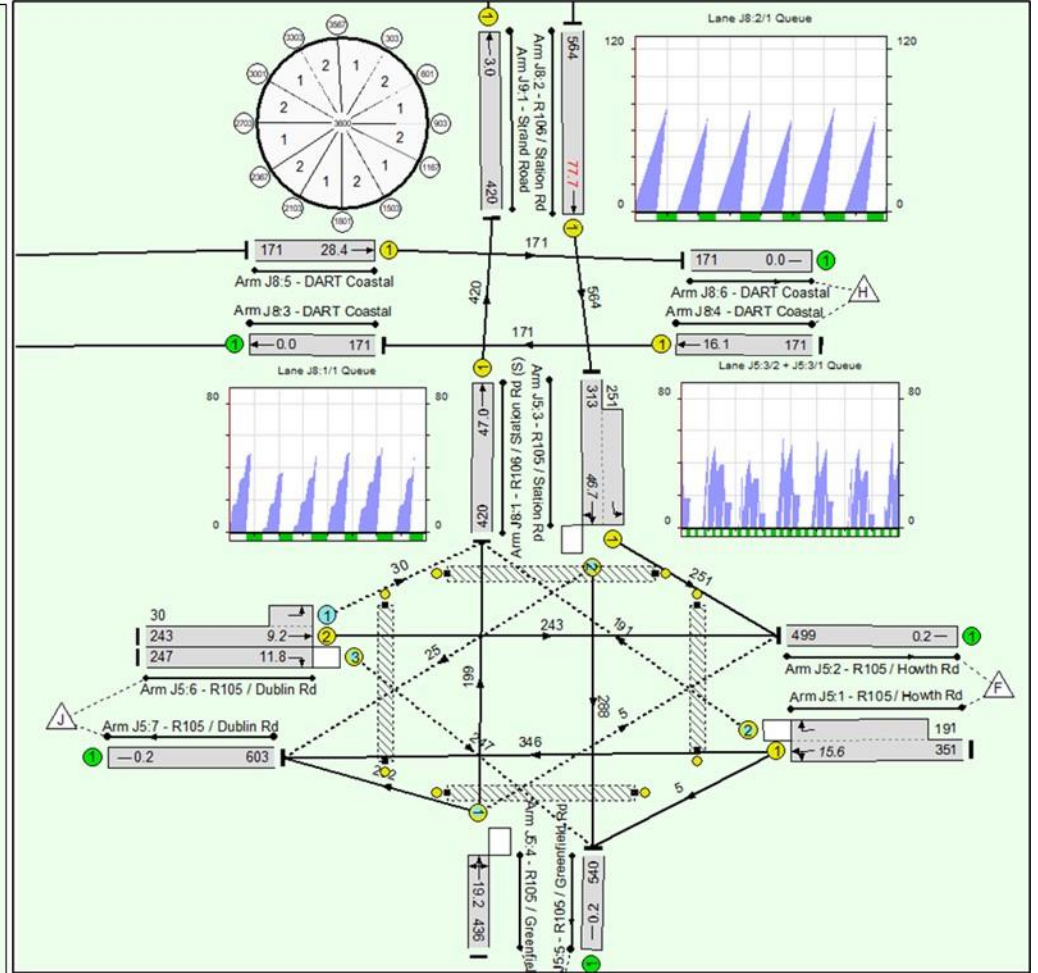

Appendix B

LinSig outputs

Kilbarrack 3TPH WTT

Kilbarrack 6TPH Clock Face

Sutton 3TPH WTT

Sutton 6TPH Clock Face

Sutton 6TPH Clock Face +2 minute Offset

Sutton 6TPH Clock Face +3 minute Offset