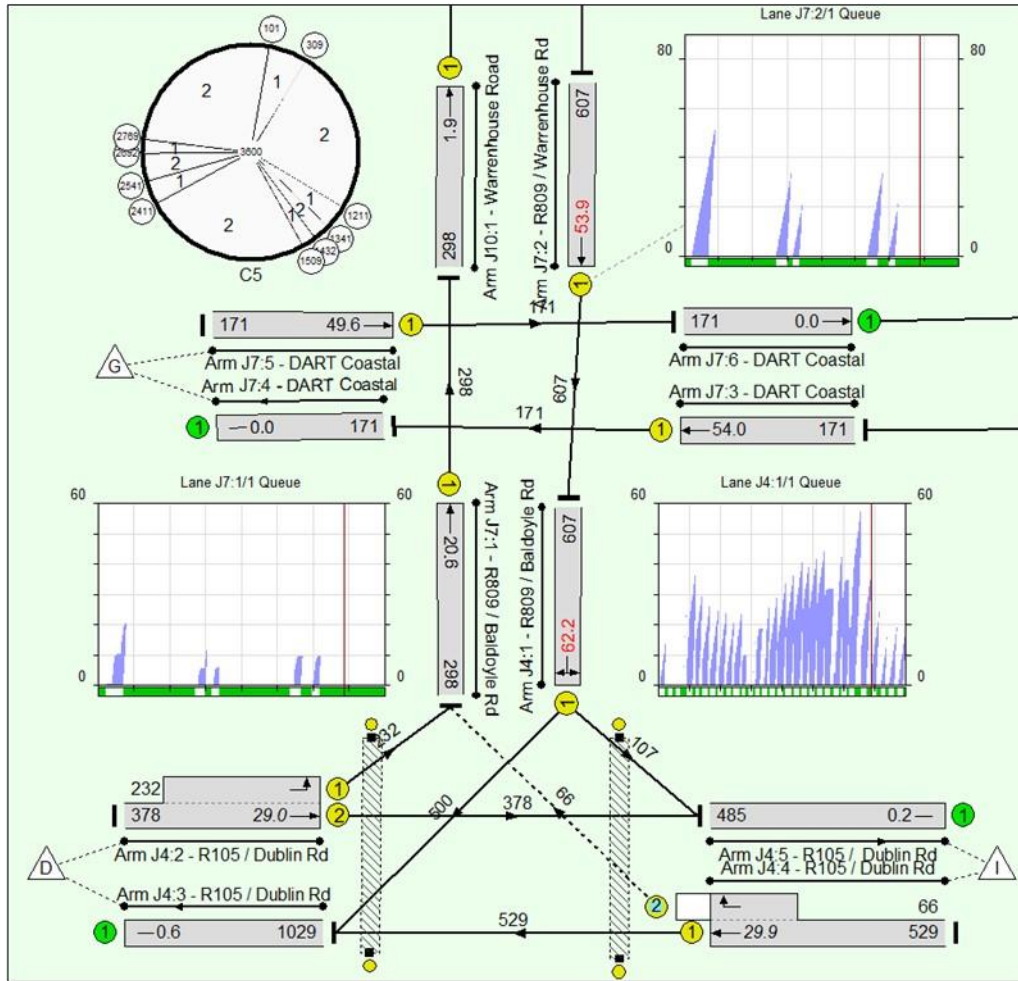

Appendix B

LinSig outputs

Kilbarrack 3TPH WTT

Kilbarrack 6TPH Clock Face

Sutton 3TPH WTT

Sutton 6TPH Clock Face

Sutton 6TPH Clock Face +2 minute Offset

Sutton 6TPH Clock Face +3 minute Offset