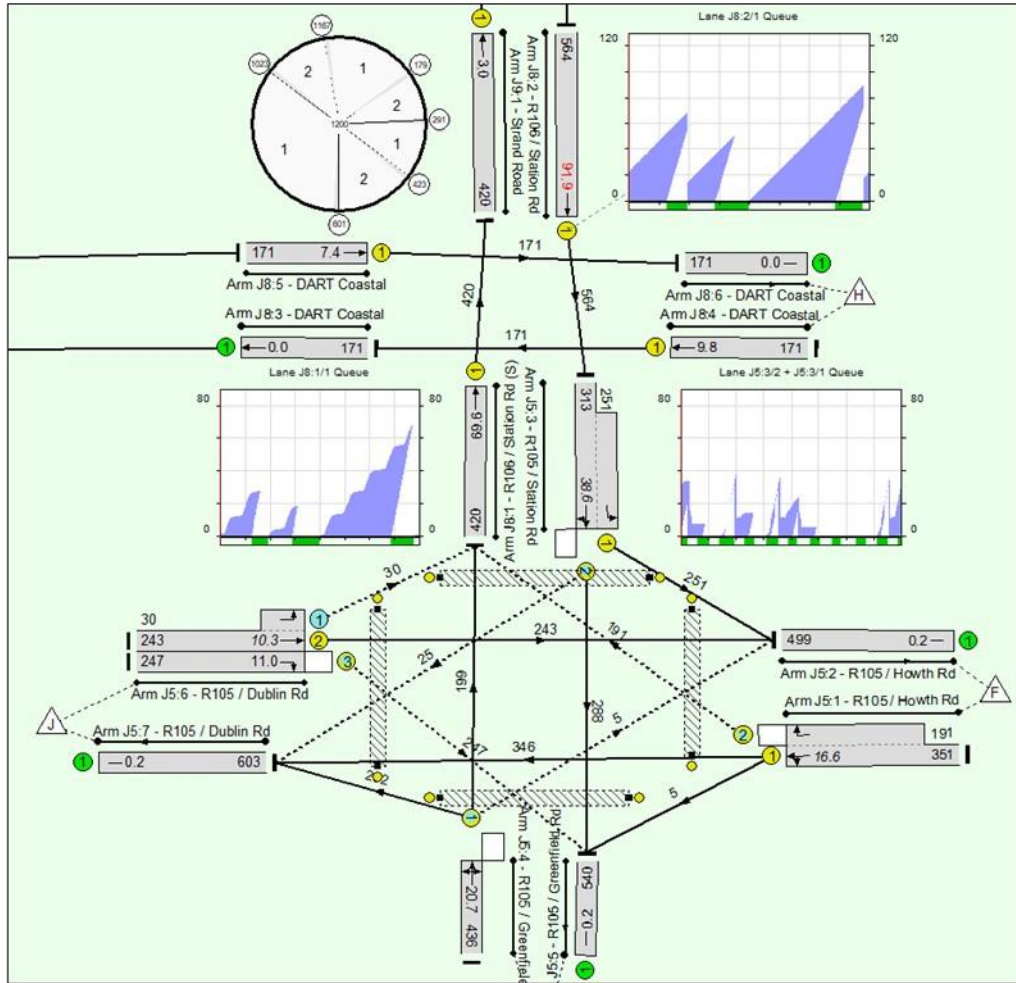

Appendix B

LinSig outputs

Kilbarrack 3TPH WTT

Kilbarrack 6TPH Clock Face

Sutton 3TPH WTT

Sutton 6TPH Clock Face

Sutton 6TPH Clock Face +2 minute Offset

Sutton 6TPH Clock Face +3 minute Offset