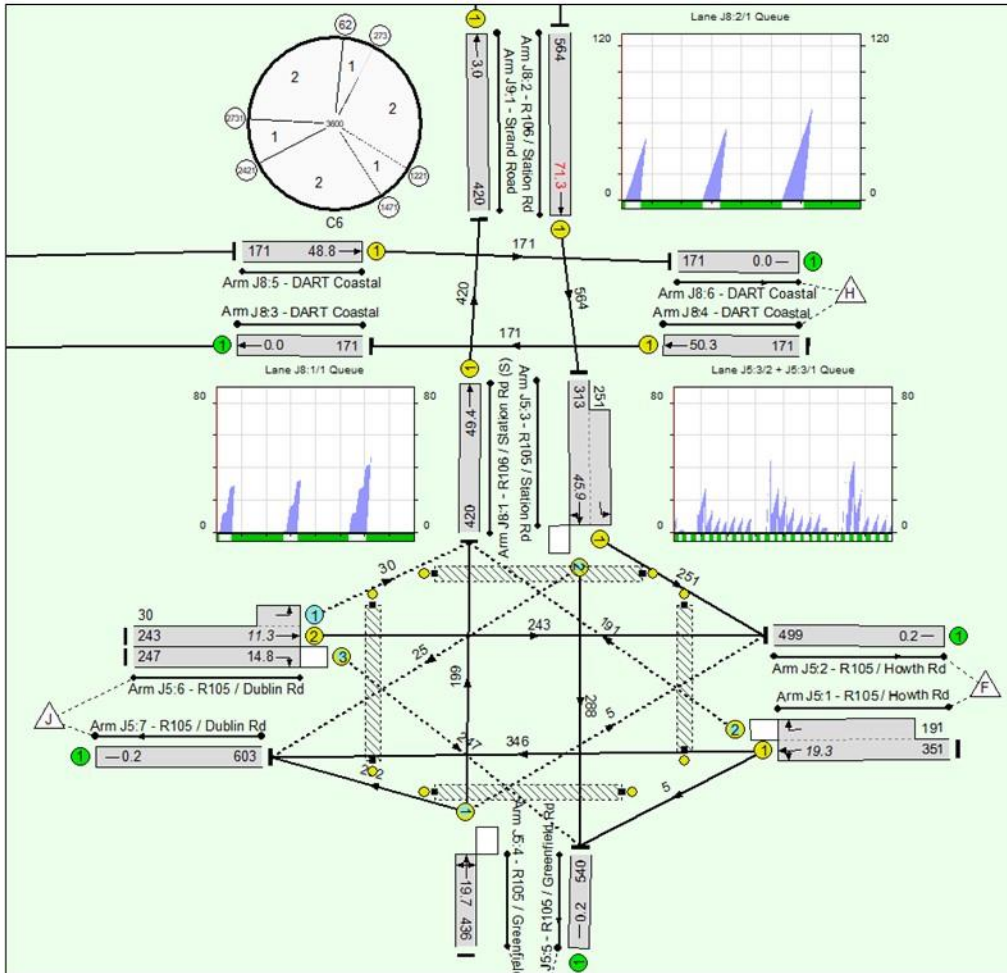

Appendix B

LinSig outputs

Kilbarrack 3TPH WTT

Kilbarrack 6TPH Clock Face

Sutton 3TPH WTT

Sutton 6TPH Clock Face

Sutton 6TPH Clock Face +2 minute Offset

Sutton 6TPH Clock Face +3 minute Offset