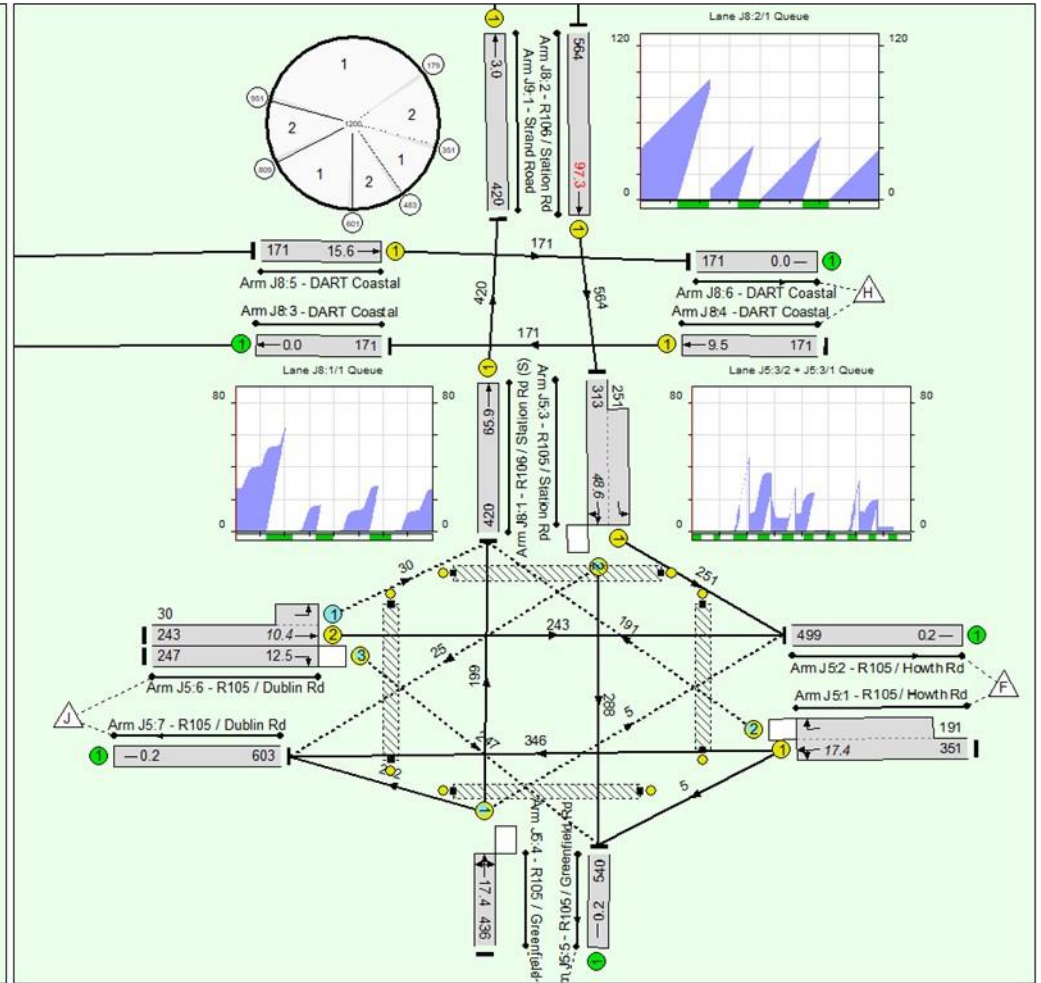

Appendix B

LinSig outputs

Kilbarrack 3TPH WTT

Kilbarrack 6TPH Clock Face

Sutton 3TPH WTT

Sutton 6TPH Clock Face

Sutton 6TPH Clock Face +2 minute Offset

Sutton 6TPH Clock Face +3 minute Offset